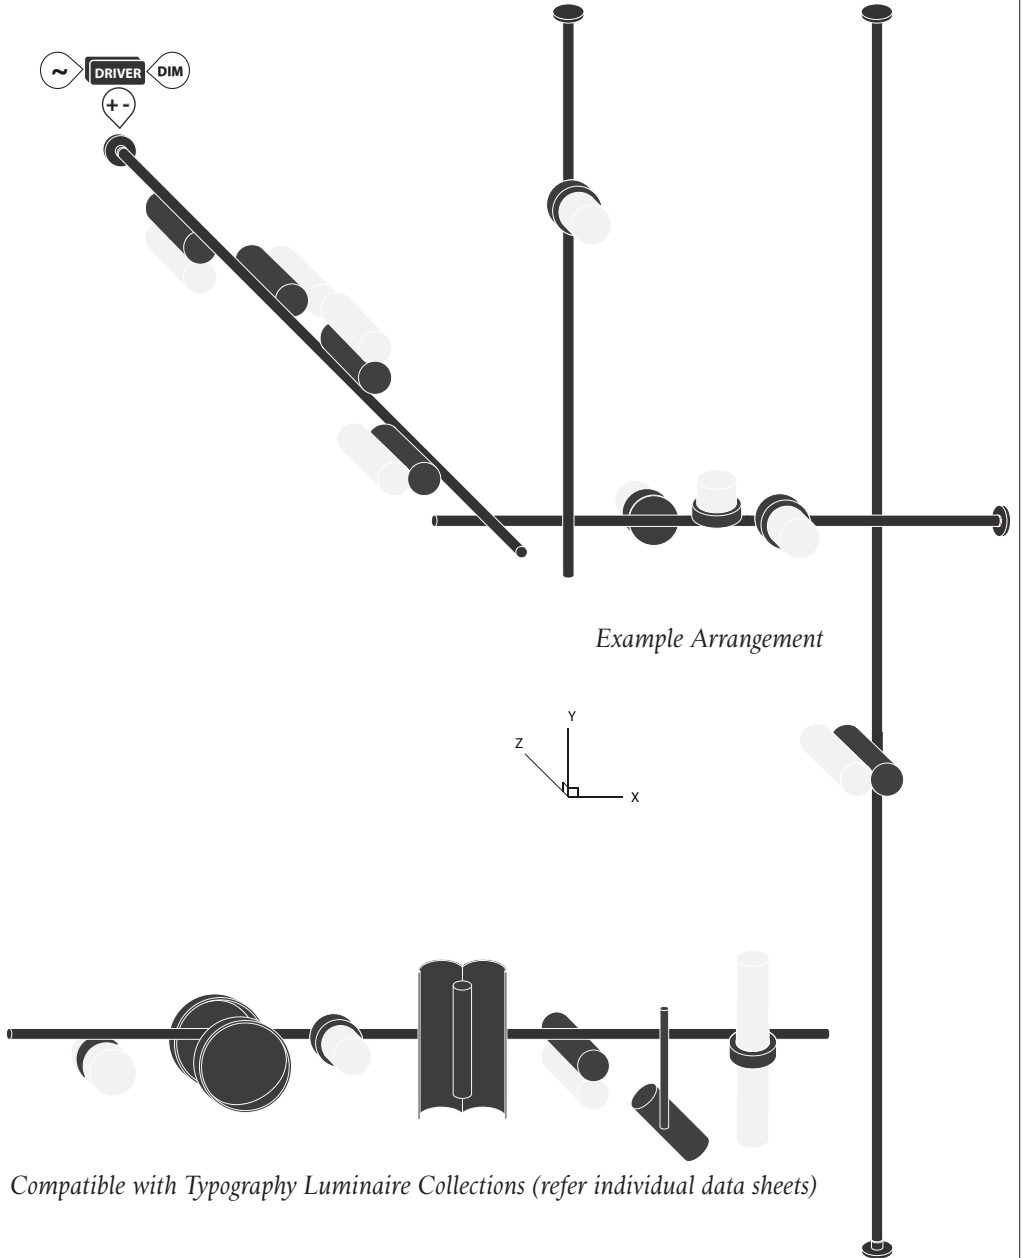

## Typography<sup>®</sup> System

*Design: Studio Truly Truly*

TYPOGRAPHY is a graphic lighting system, reflective of the multi-disciplinary talent of its designers and the manufacturing and specialist technical abilities of Rakumba. An advanced rail, almost impossibly thin, allows for the complete mobility of any light along the line. Each light can be positioned on four sides of the central axis and can be controlled independently of any other. Combining multiple rails in vertical or horizontal orientations enables TYPOGRAPHY to be formed into endless expressions; simple pendants, chandeliers and room dividers, almost limitless design solutions.

## DIMENSIONS AND ARRANGEMENT DETAILS

DIMENSIONS IN MILLIMETRES

## PRODUCT TECHNICAL SPECIFICATION

<b>NAME:</b>	TYPOGRAPHY	<b>ELECTRICAL:</b>	REMOTE INSTALL 240VAC DRIVER POWERING 48VDC INTERCONNECTING RAIL SYSTEM // UP TO 130W PER CIRCUIT (CONSULT INDIVIDUAL LUMINAIRE DATA SHEETS)
<b>DESIGN:</b>	STUDIO TRULY TRULY	<b>DIMMING:</b>	OPTION - SWITCH-DIM (ALL LUMINAIRE ON A SHARED CIRCUIT DIM TOGETHER) OPTION - DALI (INDEPENDENT LUMINAIRE OR SUBGROUP DIMMING ON A SHARED CIRCUIT)
<b>STYLE:</b>	RAIL SYSTEM OR INDIVIDUAL WALL BRACKET	<b>ASSEMBLY LIMITS:</b>	UP TO 2m HORIZONTAL SPAN BETWEEN VERTICAL SUPPORT RAILS UP TO 10kg OF LUMINAIRE PER VERTICAL SUPPORT RAIL IN BALANCED ARRANGEMENT UP TO 1kg OF LUMINAIRE AT 500mm CANTILEVER DISTANCE FROM VERTICAL SUPPORT RAIL MINIMUM RAIL OVERLAP DISTANCE 10mm
<b>MATERIAL:</b>	ANODISED ALUMINIUM // CARBON FIBRE		