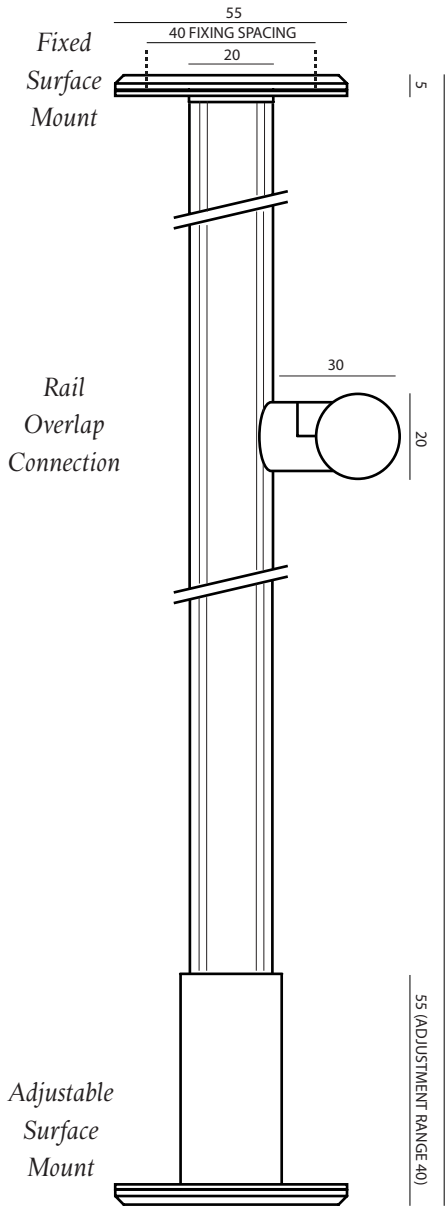

## Typography<sup>®</sup> System

*Design: Studio Truly Truly*

TYPOGRAPHY is a graphic lighting system, reflective of the multi-disciplinary talent of its designers and the manufacturing and specialist technical abilities of Rakumba. An advanced rail, almost impossibly thin, allows for the complete mobility of any light along the line. Each light can be positioned on four sides of the central axis and can be controlled independently of any other. Combining multiple rails in vertical or horizontal orientations enables TYPOGRAPHY to be formed into endless expressions; simple pendants, chandeliers and room dividers, almost limitless design solutions.

## DIMENSIONS AND ARRANGEMENT DETAILS

DIMENSIONS IN MILLIMETRES