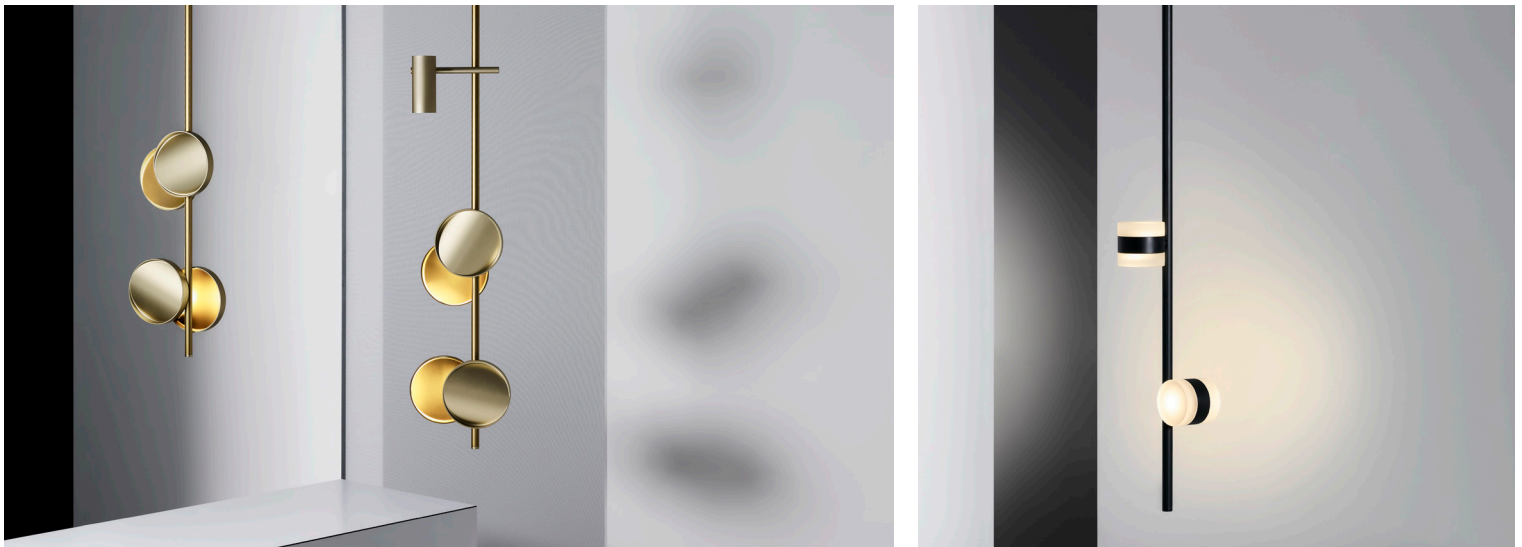

Typography® System

Studio Truly Truly is a design studio operating from the Netherlands, founded by Australian designers Joel & Kate Booy. Positioned on the interface between industry and art, the studio specialises in creating artistic products for the living environment.

Rakumba has been producing custom-made feature lighting for the Australian design industry since 1968. Collaborating with designers across a wide range of sectors from commercial to residential, we take pride in our bespoke service, attention to design detailing and ability to deliver on any scale of project.

©2018 Rakumba Lighting Pty Ltd